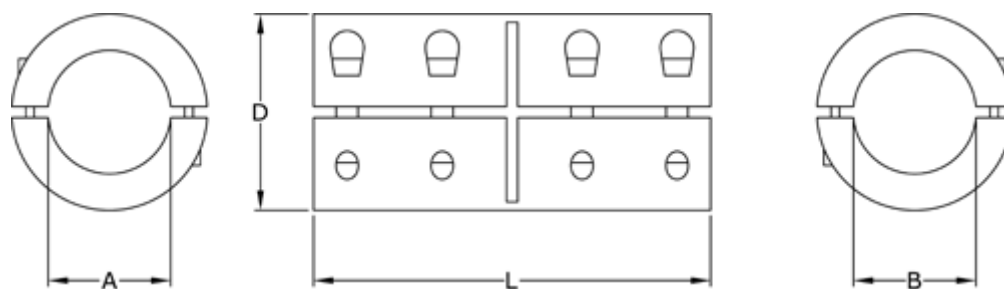

Data Sheet

Article number: 3323046601012

Description: Rigid coupling size 12 bore 12/12 mm
Two piece clamp, steel

Measures

A = 12

B = 12

D = 29

L = 45

Screw = M4x12